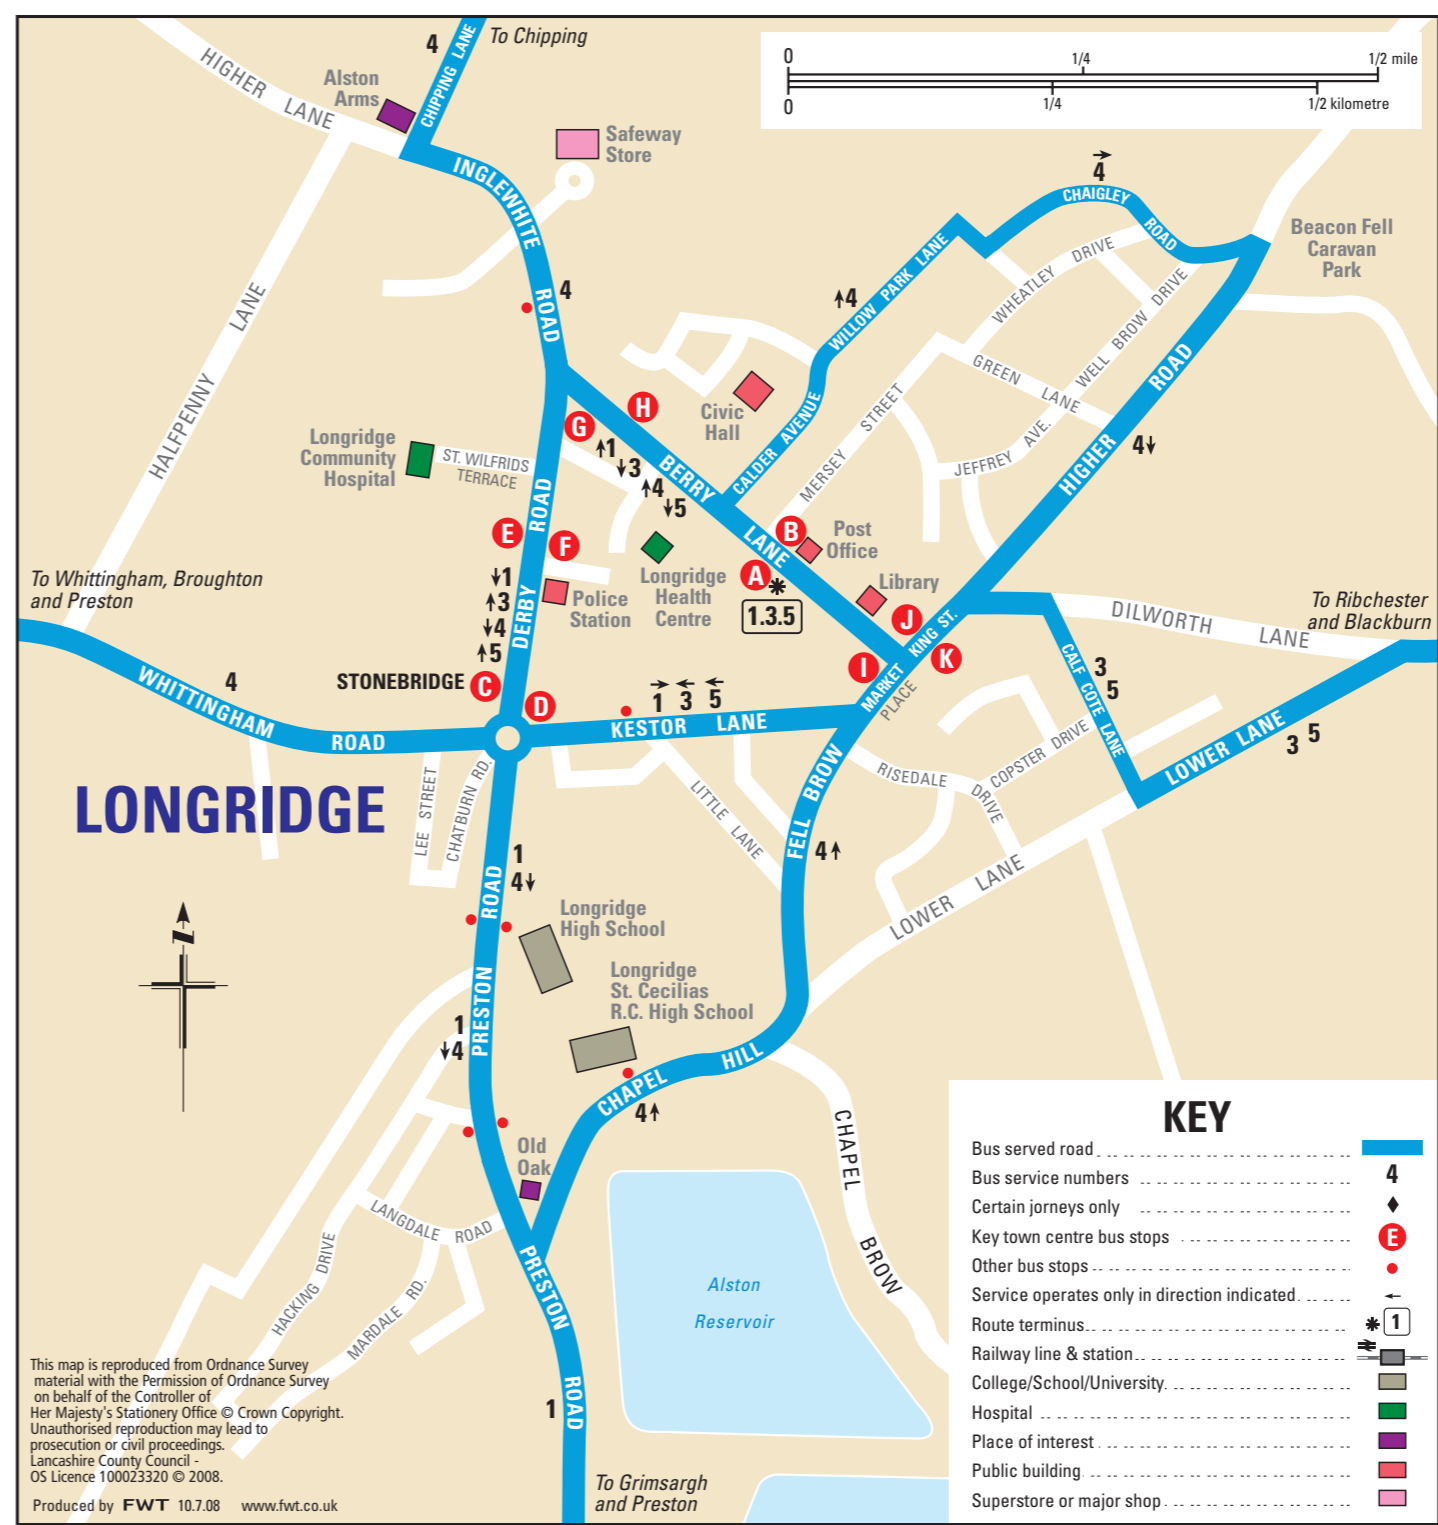

boarding your bus in longridge town centre

Destination	Services	TC Stops
B Blackburn	3	B, C, E, H, J
Broughton	4	A, D, F, G, I
C Chipping	4	A, I
C Clitheroe	5	B, C, E, H, J
G Goosnargh	4	A, D, F, G, I
Grimsargh	1	A, D, F, G, I
H Hurst Green	5	B, C, E, H, J
K Knowle Green	5	B, C, E, H, J
P Preston	1	A, D, F, G, I
R Ribblesdale	1	A, D, F, G, I
R Ribchester	3	B, C, E, H, J
Royal Preston Hospital (alight at Black Bull)	5	B, C, E, H, J
S Salesbury	4	A, D, F, G, I
S Salesbury	3	B, C, E, H, J
T Thornley	4	A, I
W Whalley	5	B, C, E, H, J
Whittingham	4	A, D, F, G, I
Wilpshire	3	B, C, E, H, J

Take a trip on **DalesRail 2008**

From Blackpool, Preston, Blackburn and Clitheroe to Carlisle over the Settle Carlisle line

- Go walking and join one of our many guided walks to explore the best of Dales and Eden countryside
- Visit an array of towns and villages - go shopping or join one of our town tours
- There is something for everyone with DalesRail and prices to suit all pockets

For more information visit: www.dalesrail.com or ring Clitheroe interchange on 01200 429832 for a brochure