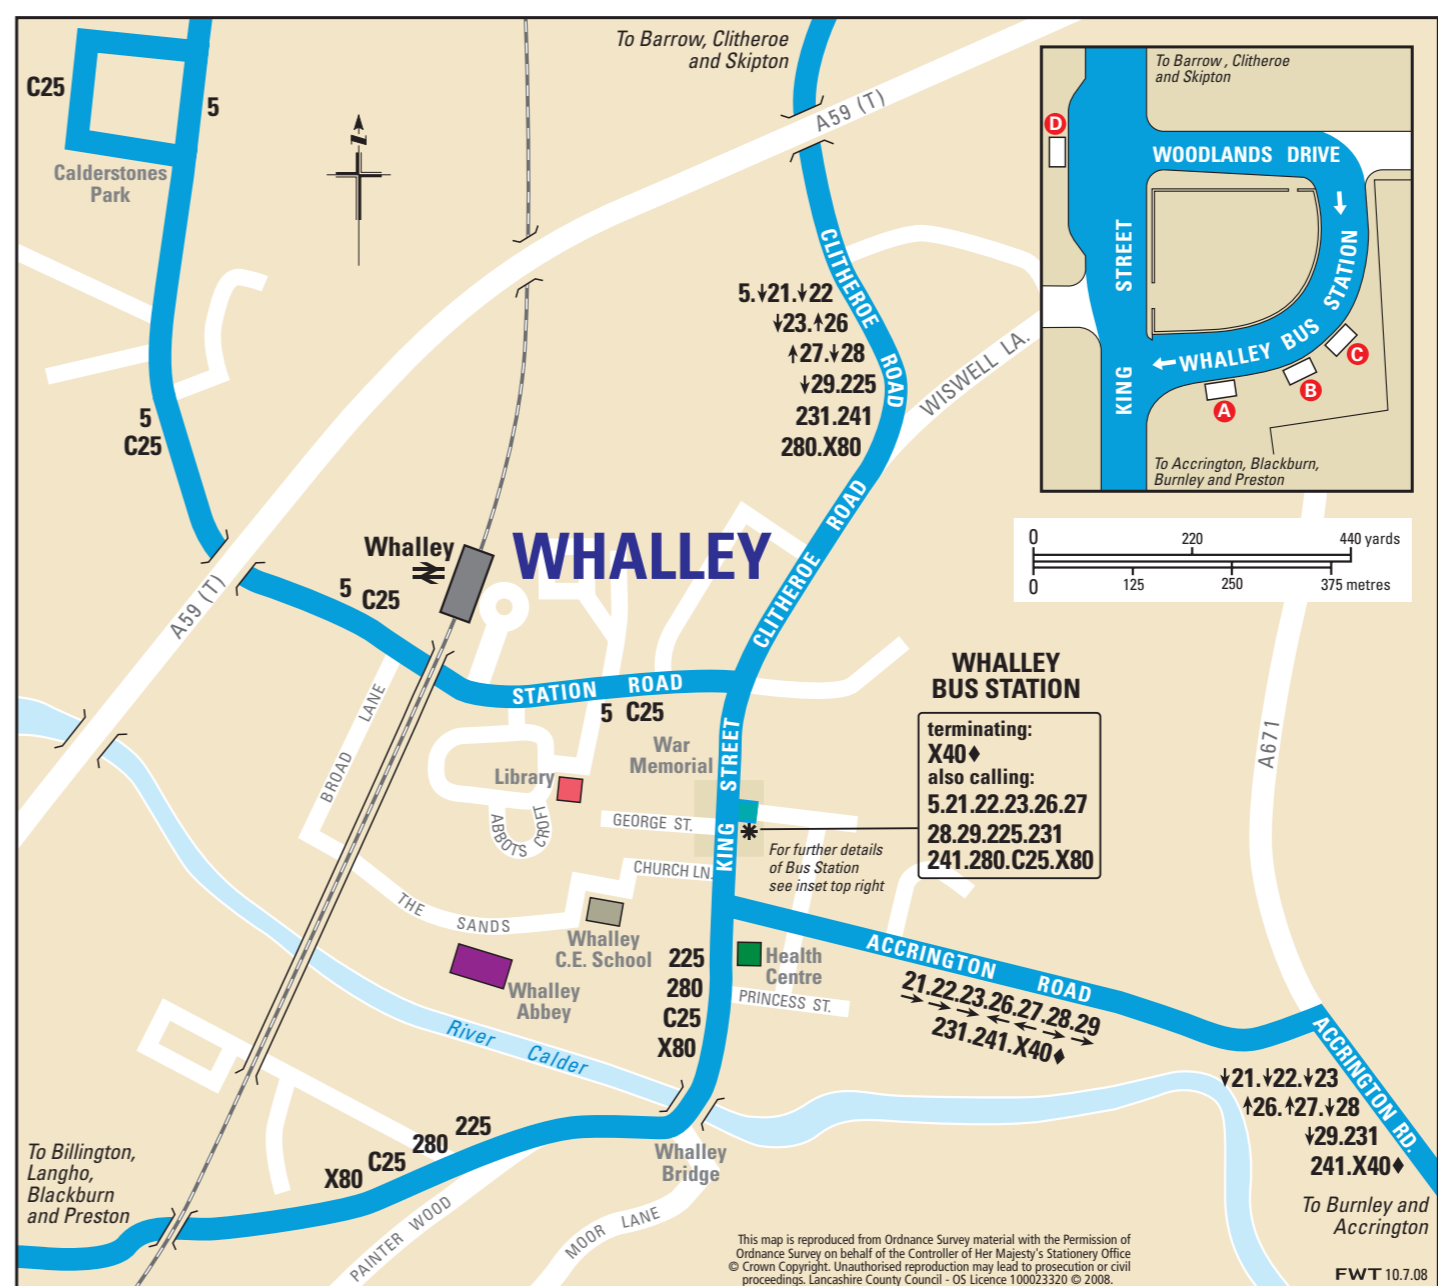

boarding your bus in whalley town centre

Destination	Services	TC Stops
A Accrington	231, 241, X40	B
B Barnoldswick	28, 29	C
Billington	280	D
Blackburn	225, 280, C25, X80	A
Blackburn Royal Hospital	241	B
Bolton	225	A
Brockhall Village	C25	A
Burnley	21, 22, 23, 28, 29	C
C Calderstones Park	C25	D
Chatburn	280, X80	D
Clayton-le-Dale	280, X80	A
Clayton-le-Moors	C25	A
Clitheroe	231, 241, X40	B
Clitheroe	5	C, D
Clitheroe Hospital	26, 27, 225, 231, 241, 280, C25, X80	D
Colne	280, X80	D
D Darwen	21, 22, 23, 28, 29	C
D Dinckley	225	A
G Gisburn	C25	A
Gt. Harwood	280, X80	D
H Hurst Green	221, 241, X40	B
H Hurst Green	5	A, D
K Knowle Green	5	A, D
L Langho	225, 280, X80	A
Longridge	5	A, D
Low Moor	C25	D
M Manchester	X40	B
M Mellor Brook	280, X80	A
Mitton	5	C, D
N Nelson	21, 22, 23, 28, 29	C
P Padiham	21, 22, 23, 28, 29	C
P Preston	280, X80	A
R Read	21, 22, 23, 28, 29	C
R Ribchester	5	A, D
Roefield Leisure Centre	C25	D
S Simonstone	21, 22, 23, 28, 29	C
Skipton	280, X80	D
W Wilpshire	225	A

For details of all other services in the area please contact

traveline public transport info
0871 200 22 33
Calls from landlines cost 10p per minute, mobile and landline networks may charge additional tariff costs

or visit www.transportforlancashire.com

Lancashire County Council
Environment Directorate, Guild House
Cross Street, Preston PR1 8RD